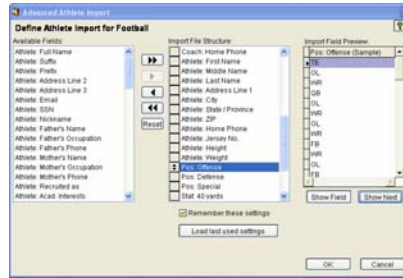

Starting at only \$199 !

EASY- RECRUITER MANAGES

ATHLETES

SCHOOLS AND COACHES

EASY-RECRUITER INCLUDES

FLEXIBLE REPORTING

ADVANCED IMPORTING

EXPORTING AND MAIL MERGE