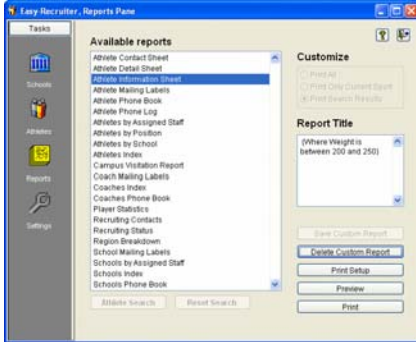

SIMPLE TO INSTALL – Available in **Single User** and **Network** editions. Minimal Setup required. Install the programs and immediately start entering your recruiting data.

SIMPLE TO USE – Point and click access to all program functions. Entering recruiting data is **fast and accurate** and once entered, **data is always at your fingertips** – or just a mouse click or two away.

VALUE - Sets the **price/performance** standard in software of its kind. Don't be fooled by the reasonable price. Easy-Recruiter **delivers the essential features you need** at a **price you can afford**.

Starting at only \$199 !

EASY- RECRUITER MANAGES

ATHLETES

SCHOOLS AND COACHES

EASY-RECRUITER INCLUDES

FLEXIBLE REPORTING

ADVANCED IMPORTING

EXPORTING AND MAIL MERGE

System Requirements

- Intel Pentium "class" processor
- MicroSoft Windows 98SE, 2000,XP
- 50 MB Free Hard Disk space
- 32 MB Ram (64 MB Recommended)
- Mouse or other pointing device

Easy-Recruiter
The affordable recruiting software