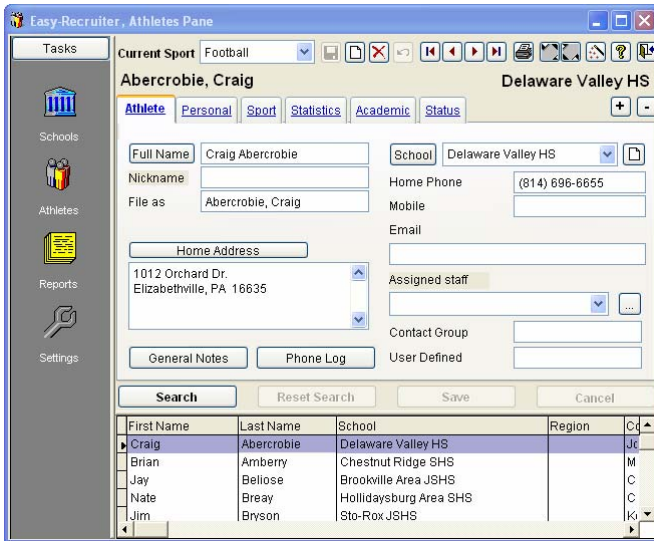

EASY- RECRUITER MANAGES

ATHLETES