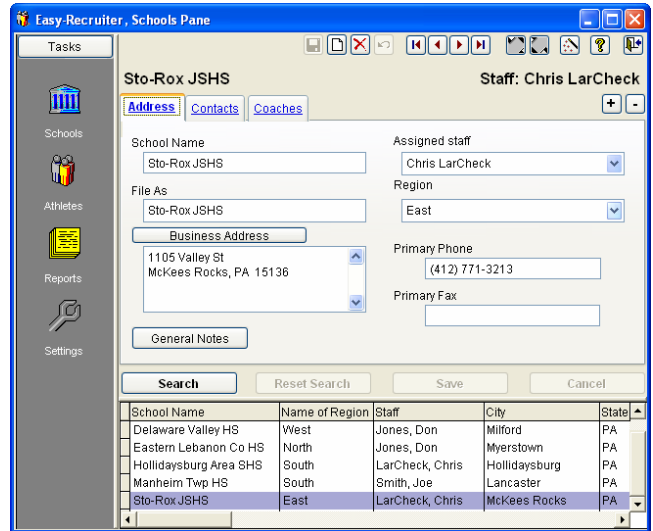

SCHOOLS AND COACHES